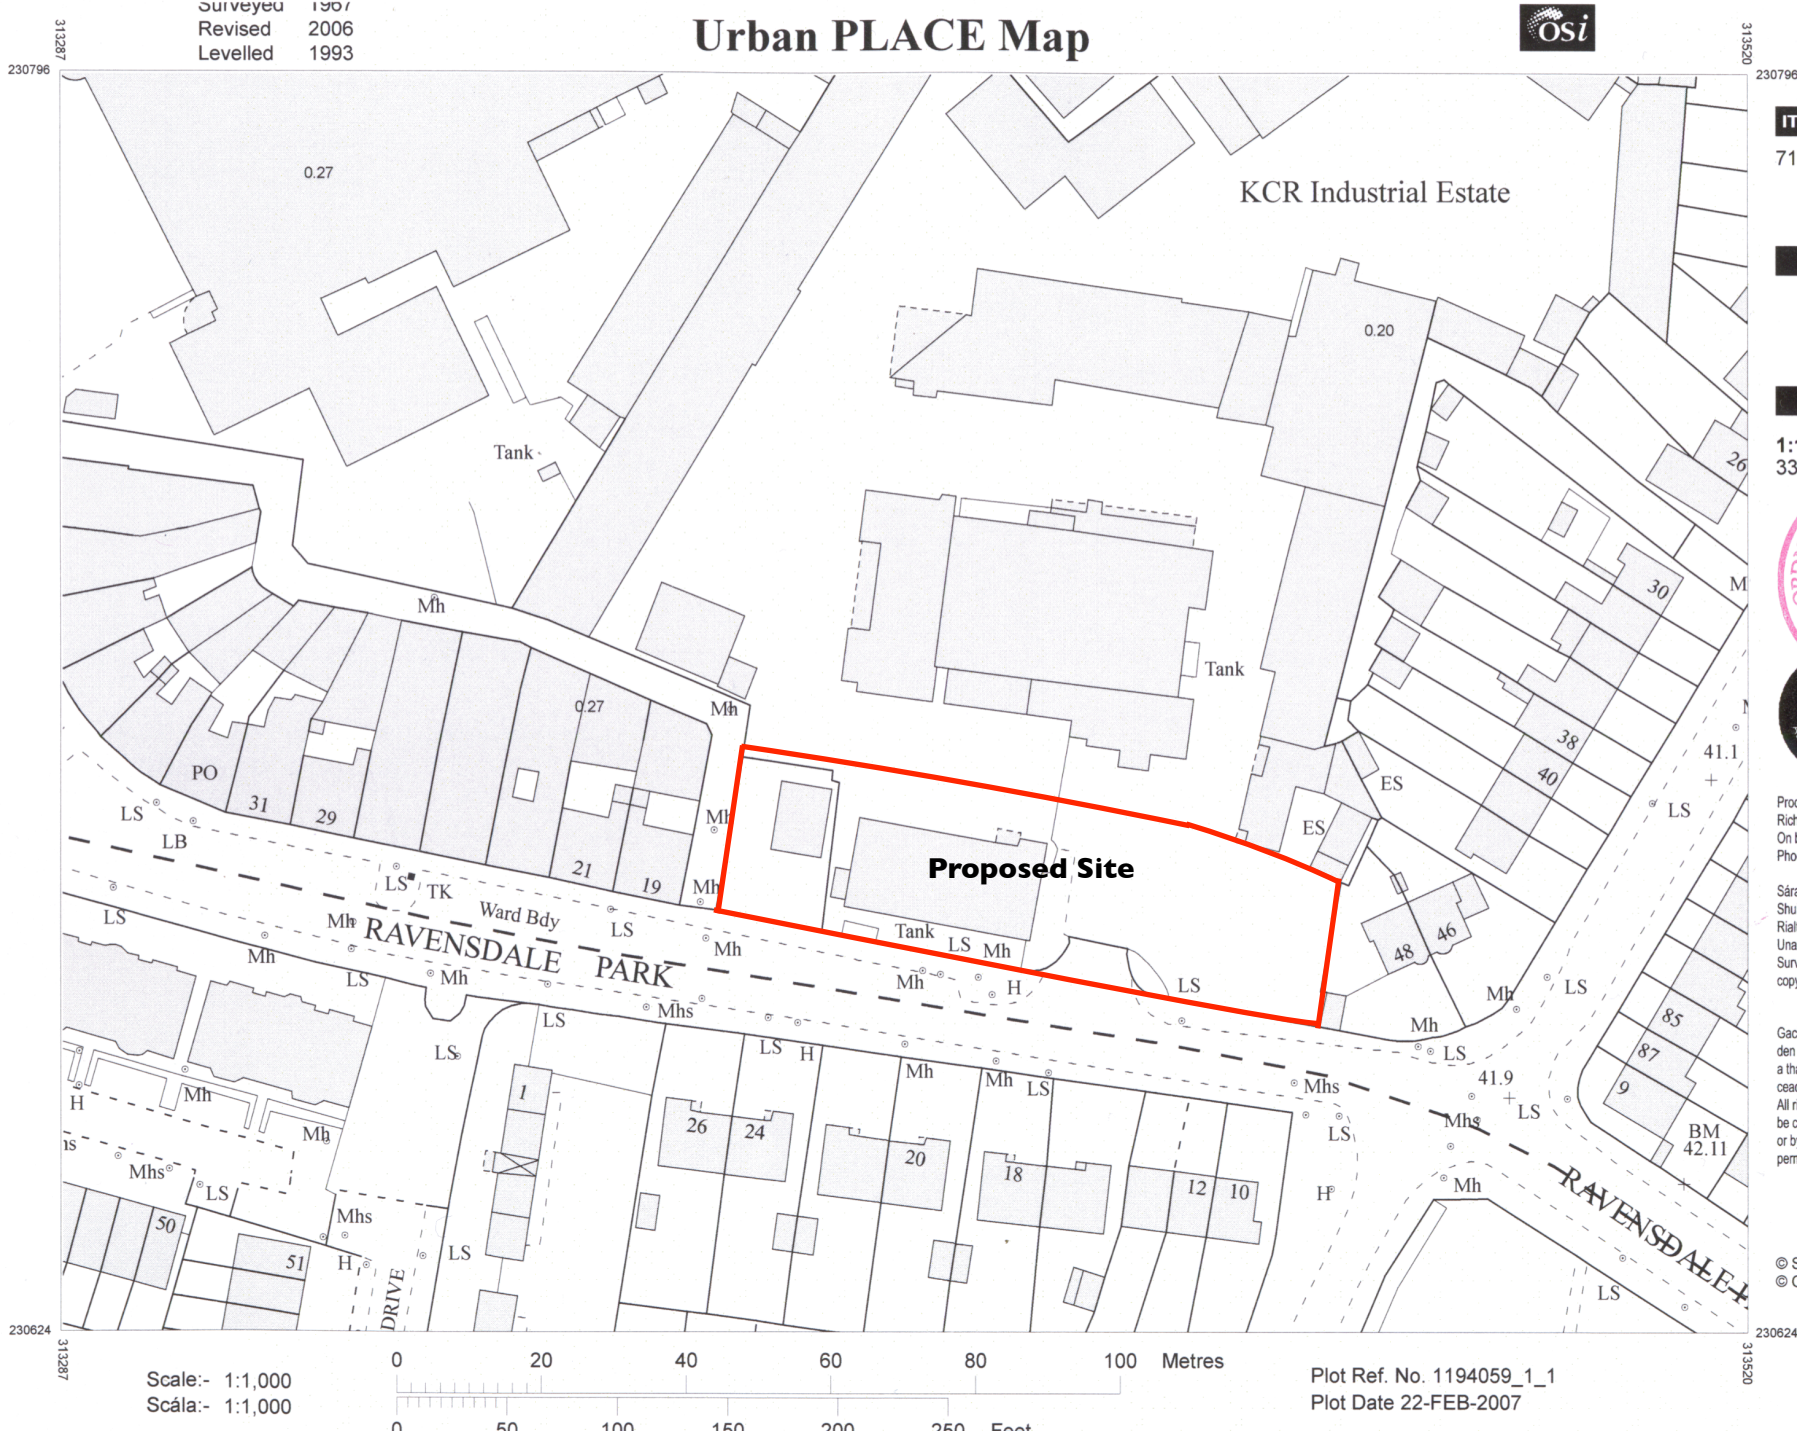

Surveyed 1907
Revised 2006
Levelled 1993

Urban PLACE Map

ITM CENTRE PT. COORDS

713330,730737

DESCRIPTION

MAP SHEETS

1:1000
3328-12

Produced by University College Dublin,
Richview, Clonskeagh, Dublin 14
On behalf of Ordnance Survey Ireland,
Phoenix Park, Dublin 8.

Sáraíonn atáirgeadh neamhúdaraithe cóipcheart
Shuirbhéireacht Ordánais Éireann agus
Rialtas na hÉireann.
Unauthorised reproduction infringes Ordnance
Survey Ireland and Government of Ireland
copyright.

© Suirbhéireacht Ordánais Éireann, 2
© Ordnance Survey Ireland, 2007

Scale:- 1:1,000
Scála:- 1:1,000